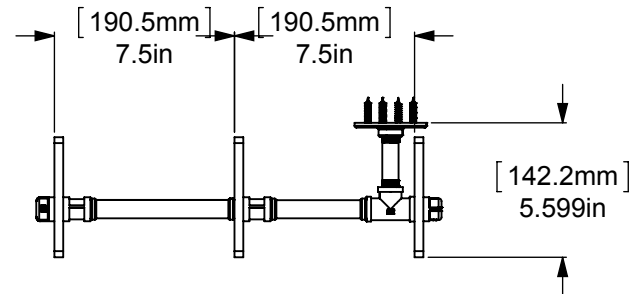

ITEM NO.	PART NUMBER	DESCRIPTION	QTY.
1	PIPE-FL38-3	3/8" FLANGE	2
2	PIPE-CAP-38	3/8" CAP	4
3	PIPE-NIP38-2.5	3/8" 2 1/2" NIP	2
4	PIPE-TEE-38	3/8" TEE	2
5	PIPE-CU-38	3/8" CUPLING	4
6	TU34-4	3/4" TUBE 4"	2
7	TU34-6	3/4" TUBE 6"	2
8	BUS-38X18	3/8" BUSHING	18
9	CRRD2-34	3/4" DOUBLE CK RING	8
10	GLRT-16	GLASS SHELF 16"	3
11	WOOD SCREW-12	#12 WOOD SCREW	8

DETAIL AB
SCALE 2 : 5

APPROVED FOR PRODUCTION
 BY: RICHARD PAUL
 DATE: 6/8/2017

UNLESS OTHERWISE STATED	
.X	± .3mm
.XX	± .15mm
.XXX	± .008mm

COPYRIGHT © Allied Brass 2017

DRAWN	6/6/2017	I.M	MATERIAL:	BRASS	FINISH	TBD
CHECKED	6/6/2017	P.D	DESCRIPTION:		QUANTITY	TBD
APPROVED	6/6/2017	R.A	Pipeline Collection Triple Glass Shelf		DRAWING No.	REV
					P-440-16-TGS	
					SCALE	1:6
					SHEET: 01	A4