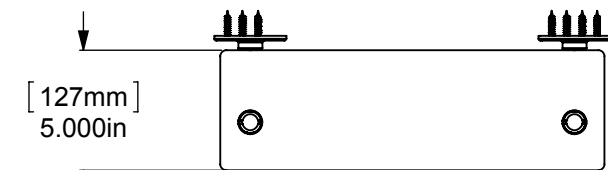

ITEM NO.	PART NUMBER	DESCRIPTION	QTY.
1	PIPE-FL38-3	3/8" FLANGE	2
2	PIPE-CAP-38	3/8" CAP	4
3	PIPE-NIP38-2.5	3/8" 2 1/2" NIP	2
4	PIPE-TEE-38	3/8" TEE	2
5	PIPE-CU-38	3/8" CUPLING	4
6	TU34-4	3/4" TUBE 4"	2
7	TU34-6	3/4" TUBE 6"	2
8	BUS-38X18	3/8" BUSHING	18
9	CRRD2-34	3/4" DOUBLE CK RING	8
10	GLRT-16	GLASS SHELF 16"	3
11	WOOD SCREW-12	#12 WOOD SCREW	8

DETAIL AB
SCALE 2 : 5

APPROVED FOR PRODUCTION
 BY: RICHARD PAUL
 DATE: 6/8/2017

UNLESS OTHERWISE STATED	
.X	± .3mm
.XX	± .15mm
.XXX	± .008mm

COPYRIGHT © Allied Brass 2017

DRAWN	6/6/2017	I.M	MATERIAL:	BRASS	FINISH	TBD
CHECKED	6/6/2017	P.D	DESCRIPTION:		QUANTITY	TBD
APPROVED	6/6/2017	R.A	Pipeline Collection Triple Glass Shelf		DRAWING No.	REV
					P-440-16-TGS	
					SCALE	1:6
					SHEET: 01	A4