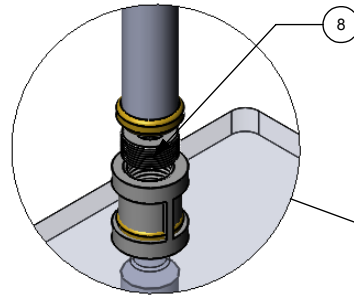

ITEM NO.	PART NUMBER	DESCRIPTION	QTY.
1	PIPE-FL38-3	3/8" FLANGE	2
2	PIPE-CAP-38	3/8" CAP	4
3	PIPE-NIP38-2.5	3/8" 2 1/2" NIP	2
4	PIPE-TEE-38	3/8" TEE	2
5	PIPE-CU-38	3/8" CUPLING	4
6	TU34-4	3/4" TUBE 4"	2
7	TU34-6	3/4" TUBE 6"	2
8	BUS-38X18	3/8" BUSHING	18
9	CRRD2-34	3/4" DOUBLE CK RING	8
10	GLRT-16	GLASS SHELF 16"	3
11	WOOD SCREW-12	#12 WOOD SCREW	8

DETAIL AB
SCALE 2 : 5

APPROVED FOR PRODUCTION
 BY: RICHARD PAUL
 DATE: 6/8/2017

UNLESS OTHERWISE STATED	
.X	± .3mm
.XX	± .15mm
.XXX	± .008mm

COPYRIGHT © Allied Brass 2017

DRAWN	6/6/2017	I.M	MATERIAL:	BRASS	FINISH	TBD
CHECKED	6/6/2017	P.D	DESCRIPTION:		QUANTITY	TBD
APPROVED	6/6/2017	R.A	Pipeline Collection Triple Glass Shelf		DRAWING No.	REV
					P-440-16-TGS	
					SCALE	1:6
					SHEET: 01	A4