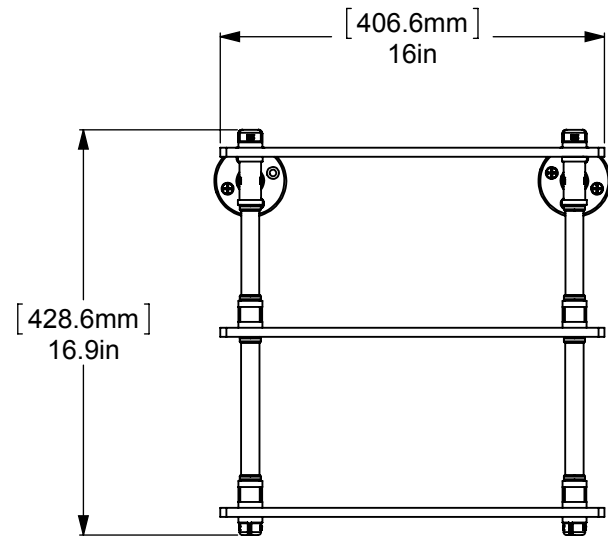

ITEM NO.	PART NUMBER	DESCRIPTION	QTY.
1	PIPE-FL38-3	3/8" FLANGE	2
2	PIPE-CAP-38	3/8" CAP	4
3	PIPE-NIP38-2.5	3/8" 2 1/2" NIP	2
4	PIPE-TEE-38	3/8" TEE	2
5	PIPE-CU-38	3/8" CUPLING	4
6	TU34-4	3/4" TUBE 4"	2
7	TU34-6	3/4" TUBE 6"	2
8	BUS-38X18	3/8" BUSHING	18
9	CRRD2-34	3/4" DOUBLE CK RING	8
10	GLRT-16	GLASS SHELF 16"	3
11	WOOD SCREW-12	#12 WOOD SCREW	8

DETAIL AB
SCALE 2 : 5

APPROVED FOR PRODUCTION
 BY: RICHARD PAUL
 DATE: 6/8/2017

UNLESS OTHERWISE STATED	
.X	± .3mm
.XX	± .15mm
.XXX	± .008mm

COPYRIGHT © Allied Brass 2017

DRAWN	6/6/2017	I.M	MATERIAL:	BRASS	FINISH	TBD
CHECKED	6/6/2017	P.D	DESCRIPTION:		QUANTITY	TBD
APPROVED	6/6/2017	R.A	Pipeline Collection Triple Glass Shelf		DRAWING No.	REV
					P-440-16-TGS	
					SCALE	1:6
					SHEET: 01	A4