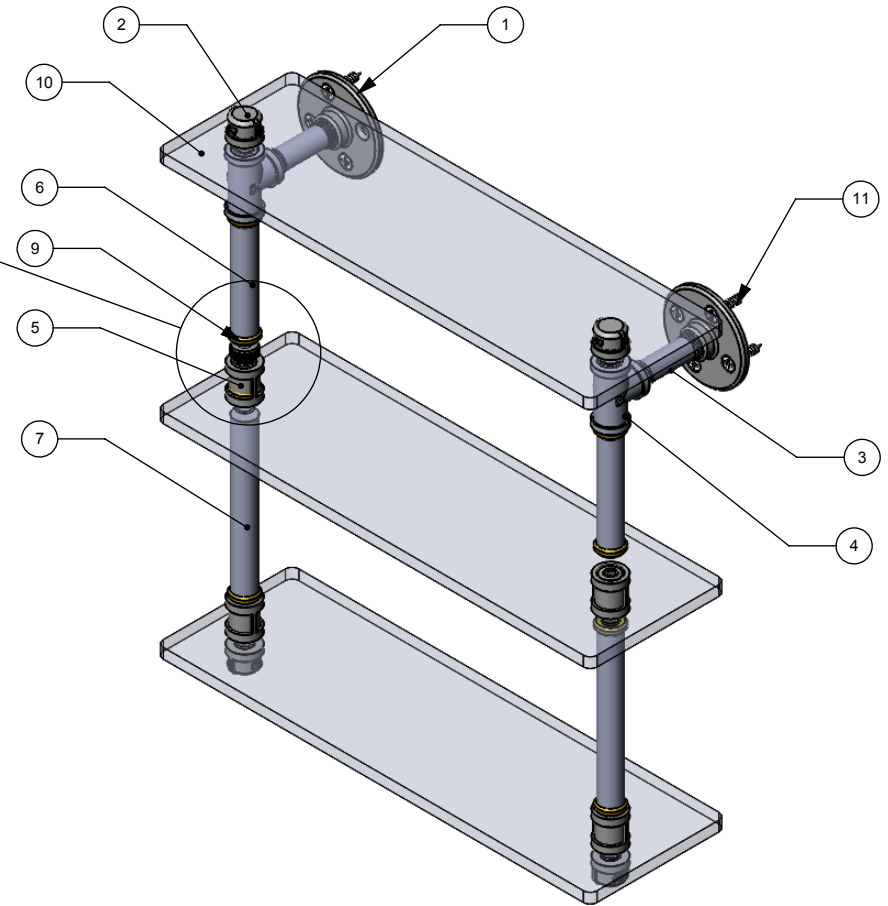

ITEM NO.	PART NUMBER	DESCRIPTION	QTY.
1	PIPE-FL38-3	3/8" FLANGE	2
2	PIPE-CAP-38	3/8" CAP	4
3	PIPE-NIP38-2.5	3/8" 2 1/2" NIP	2
4	PIPE-TEE-38	3/8" TEE	2
5	PIPE-CU-38	3/8" CUPLING	4
6	TU34-4	3/4" TUBE 4"	2
7	TU34-6	3/4" TUBE 6"	2
8	BUS-38X18	3/8" BUSHING	18
9	CRRD2-34	3/4" DOUBLE CK RING	8
10	GLRT-16	GLASS SHELF 16"	3
11	WOOD SCREW-12	#12 WOOD SCREW	8

DETAIL AB
SCALE 2 : 5

APPROVED FOR PRODUCTION
 BY: RICHARD PAUL
 DATE: 6/8/2017

UNLESS OTHERWISE STATED	
.X	± .3mm
.XX	± .15mm
.XXX	± .008mm

COPYRIGHT © Allied Brass 2017

DRAWN	6/6/2017	I.M	MATERIAL:	BRASS	FINISH	TBD
CHECKED	6/6/2017	P.D	DESCRIPTION:		QUANTITY	TBD
APPROVED	6/6/2017	R.A	Pipeline Collection Triple Glass Shelf		DRAWING No.	REV
					P-440-16-TGS	
					SCALE	1:6
					SHEET: 01	A4